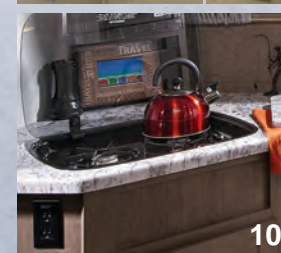

Features & Specs

Scan for videos on the RPod Advantage!

1. 1 Aluminum Wheels, Torsion Axle and Self Adjusting Brakes 2 Black Tank Flush
   3 Diamond Plate, LP Quick Disconnect and 62" Sewer Hose Carrier
   4 LED Lights/Spoiler and 1-piece Fiberglass Roof 5 Spare Tire 6 Maxxair® Fan
   7 Folding Grab Handle 8 Collapsible Hanging Rod (Model Select) 9 USB Charging Port
   10 Recessed Cook Top with Glass Cover 11 Seamless Kitchen Countertops with Stainless Steel Under Mount Sink and Recessed Cover

MODEL	RP-171	RP-172	RP-176	RP-176T	RP-177	RP-178	RP-179	RP-180	RP-182G
UNLOADED VEHICLE WEIGHT	2224	2147	2564	2724	2437	2554	2649	2649	2785
HITCH WEIGHT	225	244	286	291	245	257	285	285	379
CARGO CARRYING CAPACITY	1001	1097	1222	1067	1308	1203	1136	1136	1094
EXTERIOR LENGTH W/O SPARE TIRE	18'4"	18'4"	20'0"	20'0"	18'8"	20'0"	20'0"	20'0"	20'0"
EXTERIOR POD WIDTH	6'5"	6'5"	6'5"	6'5"	6'5"	6'5"	6'5"	6'5"	6'5"
EXTERIOR OVERALL WIDTH	8'0"	8'0"	8'0"	8'0"	8'0"	8'0"	8'0"	8'0"	8'0"
EXTERIOR HEIGHT*	8'7"	8'7"	8'8"	8'8"	8'8"	8'8"	8'8"	8'8"	8'8"
EXTERIOR HEIGHT W/ A/C*	9'6"	9'6"	9'7"	9'7"	9'7"	9'7"	9'7"	9'7"	9'7"
LP CAPACITY (LBS.)	20	20	20	20	20	20	20	20	20
FRESH WATER (GAL.)	36	36	36	36	36	36	36	36	36
GREY WATER (GAL.)	35	35	30	30	30	30	30	30	30
BLACK WATER (GAL.)	35	35	30	30	30	30	30	30	30

* Add 4" for Hood River Edition

GVWR (Gross Vehicle Weight Rating) - is the maximum permissible weight of the unit when fully loaded. It includes all weights, inclusive of all fluids, cargo, optional equipment and accessories. For safety and product performance do NOT exceed the GVWR.

GAWR (Gross Axle Weight Rating) - is the maximum permissible weight, including cargo, fluids, optional equipment and accessories that can be safely supported by a combination of all axles.