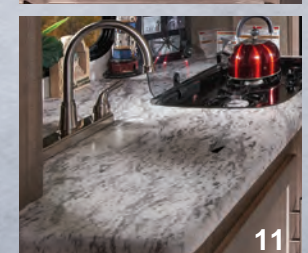

Features & Specs

Scan for videos on the RPod Advantage!

1. 1 Aluminum Wheels, Torsion Axle and Self Adjusting Brakes 2 Black Tank Flush
   3 Diamond Plate, LP Quick Disconnect and 62" Sewer Hose Carrier
   4 LED Lights/Spoiler and 1-piece Fiberglass Roof 5 Spare Tire 6 Maxxair® Fan
   7 Folding Grab Handle 8 Collapsible Hanging Rod (Model Select) 9 USB Charging Port
   10 Recessed Cook Top with Glass Cover 11 Seamless Kitchen Countertops with Stainless Steel Under Mount Sink and Recessed Cover

MODEL	RP-171	RP-172	RP-176	RP-176T	RP-177	RP-178	RP-179	RP-180	RP-182G
UNLOADED VEHICLE WEIGHT	2224	2147	2564	2724	2437	2554	2649	2649	2785
HITCH WEIGHT	225	244	286	291	245	257	285	285	379
CARGO CARRYING CAPACITY	1001	1097	1222	1067	1308	1203	1136	1136	1094
EXTERIOR LENGTH W/O SPARE TIRE	18'4"	18'4"	20'0"	20'0"	18'8"	20'0"	20'0"	20'0"	20'0"
EXTERIOR POD WIDTH	6'5"	6'5"	6'5"	6'5"	6'5"	6'5"	6'5"	6'5"	6'5"
EXTERIOR OVERALL WIDTH	8'0"	8'0"	8'0"	8'0"	8'0"	8'0"	8'0"	8'0"	8'0"
EXTERIOR HEIGHT*	8'7"	8'7"	8'8"	8'8"	8'8"	8'8"	8'8"	8'8"	8'8"
EXTERIOR HEIGHT W/ A/C*	9'6"	9'6"	9'7"	9'7"	9'7"	9'7"	9'7"	9'7"	9'7"
LP CAPACITY (LBS.)	20	20	20	20	20	20	20	20	20
FRESH WATER (GAL.)	36	36	36	36	36	36	36	36	36
GREY WATER (GAL.)	35	35	30	30	30	30	30	30	30
BLACK WATER (GAL.)	35	35	30	30	30	30	30	30	30

* Add 4" for Hood River Edition

GVWR (Gross Vehicle Weight Rating) - is the maximum permissible weight of the unit when fully loaded. It includes all weights, inclusive of all fluids, cargo, optional equipment and accessories. For safety and product performance do NOT exceed the GVWR.

GAWR (Gross Axle Weight Rating) - is the maximum permissible weight, including cargo, fluids, optional equipment and accessories that can be safely supported by a combination of all axles.