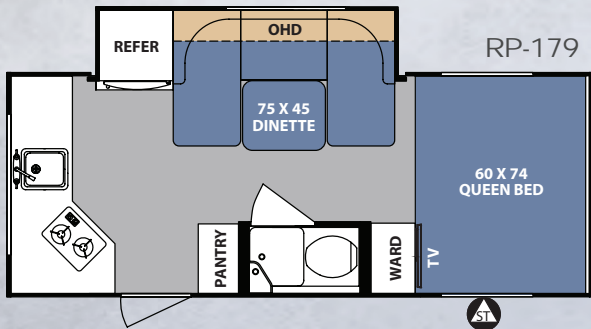

Floorplans

ST = STORAGE PT = PASS THRU

R-POD Interior Colors

1 = Main
2 = Secondary