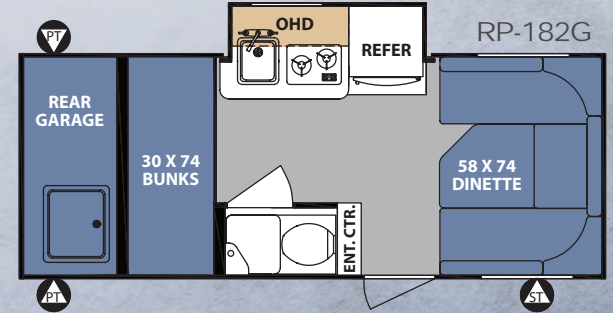

Floorplans

ST = STORAGE PT = PASS THRU

R-POD Interior Colors

1 = Main
2 = Secondary