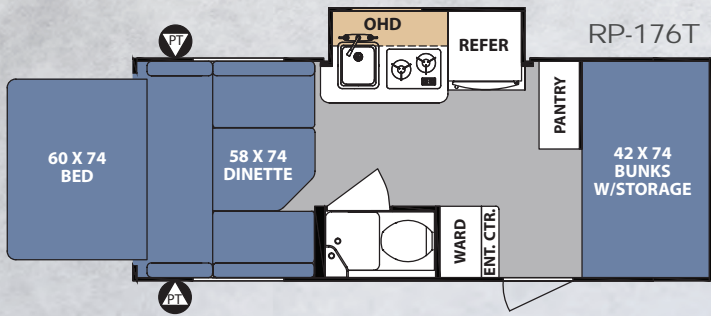

Floorplans

ST = STORAGE PT = PASS THRU

R-POD Interior Colors

1 = Main
2 = Secondary