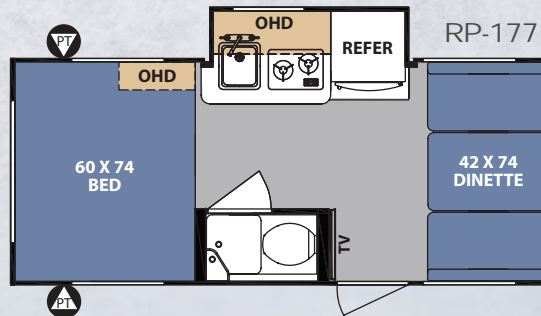

Floorplans

ST = STORAGE PT = PASS THRU

R-POD Interior Colors

1 = Main
2 = Secondary