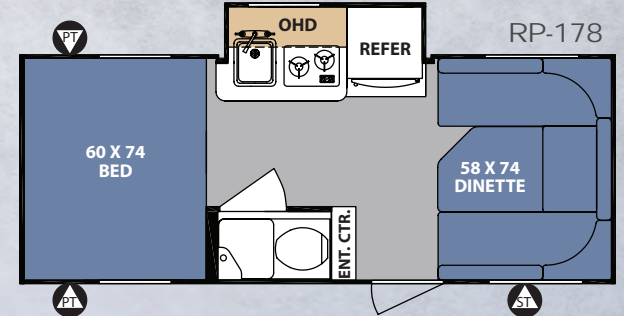

Floorplans

ST = STORAGE PT = PASS THRU

R-POD Interior Colors

1 = Main
2 = Secondary