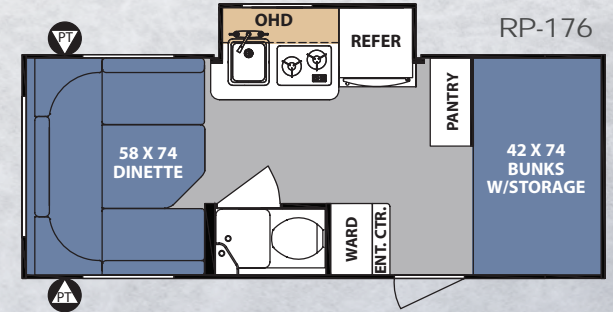

Floorplans

ST = STORAGE PT = PASS THRU

R-POD Interior Colors

1 = Main
2 = Secondary