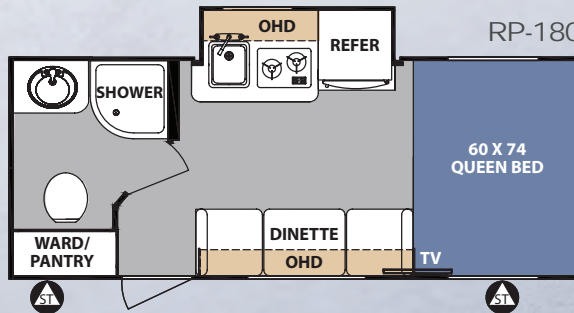

Floorplans

ST = STORAGE PT = PASS THRU

R-POD Interior Colors

1 = Main
2 = Secondary