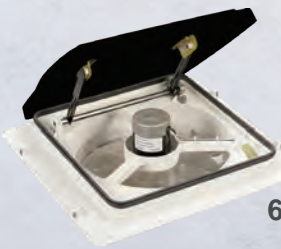

Features & Specs

Scan for videos on the RPod Advantage!

1. 1 Aluminum Wheels, Torsion Axle and Self Adjusting Brakes 2 Black Tank Flush
   3 Diamond Plate, LP Quick Disconnect and 62" Sewer Hose Carrier
   4 LED Lights/Spoiler and 1-piece Fiberglass Roof 5 Spare Tire 6 Maxxair® Fan
   7 Folding Grab Handle 8 Collapsible Hanging Rod (Model Select) 9 USB Charging Port
   10 Recessed Cook Top with Glass Cover 11 Seamless Kitchen Countertops with Stainless Steel Under Mount Sink and Recessed Cover

MODEL	RP-171	RP-172	RP-176	RP-176T	RP-177	RP-178	RP-179	RP-180	RP-182G
UNLOADED VEHICLE WEIGHT	2224	2147	2564	2724	2437	2554	2649	2649	2785
HITCH WEIGHT	225	244	286	291	245	257	285	285	379
CARGO CARRYING CAPACITY	1001	1097	1222	1067	1308	1203	1136	1136	1094
EXTERIOR LENGTH W/O SPARE TIRE	18'4"	18'4"	20'0"	20'0"	18'8"	20'0"	20'0"	20'0"	20'0"
EXTERIOR POD WIDTH	6'5"	6'5"	6'5"	6'5"	6'5"	6'5"	6'5"	6'5"	6'5"
EXTERIOR OVERALL WIDTH	8'0"	8'0"	8'0"	8'0"	8'0"	8'0"	8'0"	8'0"	8'0"
EXTERIOR HEIGHT*	8'7"	8'7"	8'8"	8'8"	8'8"	8'8"	8'8"	8'8"	8'8"
EXTERIOR HEIGHT W/ A/C*	9'6"	9'6"	9'7"	9'7"	9'7"	9'7"	9'7"	9'7"	9'7"
LP CAPACITY (LBS.)	20	20	20	20	20	20	20	20	20
FRESH WATER (GAL.)	36	36	36	36	36	36	36	36	36
GREY WATER (GAL.)	35	35	30	30	30	30	30	30	30
BLACK WATER (GAL.)	35	35	30	30	30	30	30	30	30

* Add 4" for Hood River Edition

GVWR (Gross Vehicle Weight Rating) - is the maximum permissible weight of the unit when fully loaded. It includes all weights, inclusive of all fluids, cargo, optional equipment and accessories. For safety and product performance do NOT exceed the GVWR.

GAWR (Gross Axle Weight Rating) - is the maximum permissible weight, including cargo, fluids, optional equipment and accessories that can be safely supported by a combination of all axles.