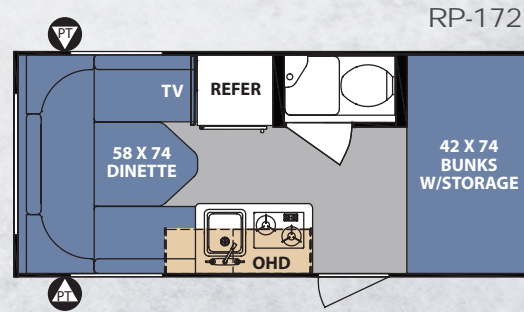

Floorplans

ST = STORAGE PT = PASS THRU

R-POD Interior Colors

1 = Main
2 = Secondary