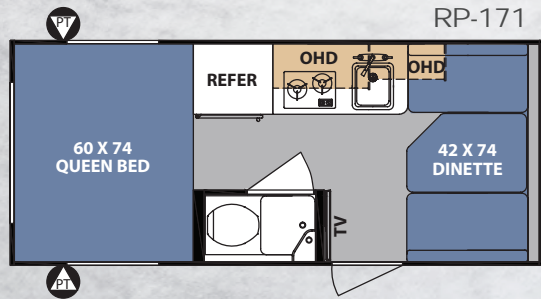

Floorplans

ST = STORAGE PT = PASS THRU

R-POD Interior Colors

1 = Main
2 = Secondary