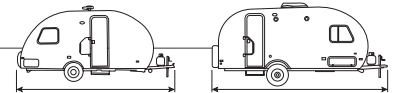

PolyPRO™ 3 R•POD Travel Trailer Cover

Triple-ply top with breathable single-ply sides for all-season protection

COLOR: GREY/SNOW WHITE

**OVER
DRIVE**

Item	Fit	Total Trailer Length	Length of Trailer Body	Retail Stock No	Case Qty
MODEL 1	FITS: R-POD 151	UP TO 16' 6"L*	UP TO 13' 7"L	80-198-141001-00	1
MODEL 2	FITS: R-POD 171, 172, 176, 176T, 177	UP TO 18' 8"L*	UP TO 16' 2"L	80-199-151001-00	1
MODEL 3	FITS: R-POD 178, 1816, 1826	UP TO 20'L*	UP TO 17' 7"L	80-200-161001-00	1
MODEL 4	FITS: R-POD 179/180	UP TO 20'L*	UP TO 17' 7"L	80-197-171001-00	1